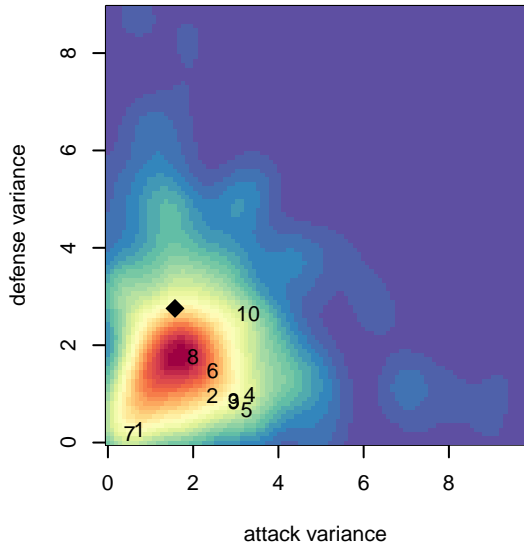

PacNW White B03

Pacific Northwest SC
 Tukwila, WA
 B03 total strength=1220
 attack=5.34 defense=3.44
 fall league = RCL B03 Div 3

alt names used:
 PacNW B03 White C
 PacNW B03W
 PACNW B03W (WA)
 PacNW B03 White C
 PacNW B03 White C
 PacNW B03 White C

**attack and defense variance (black dot)
relative to other teams
and top 10 in region**

**attack and defense rating
relative to others at age
and all opponents in last 13 months**

Performance relative to 13 month average