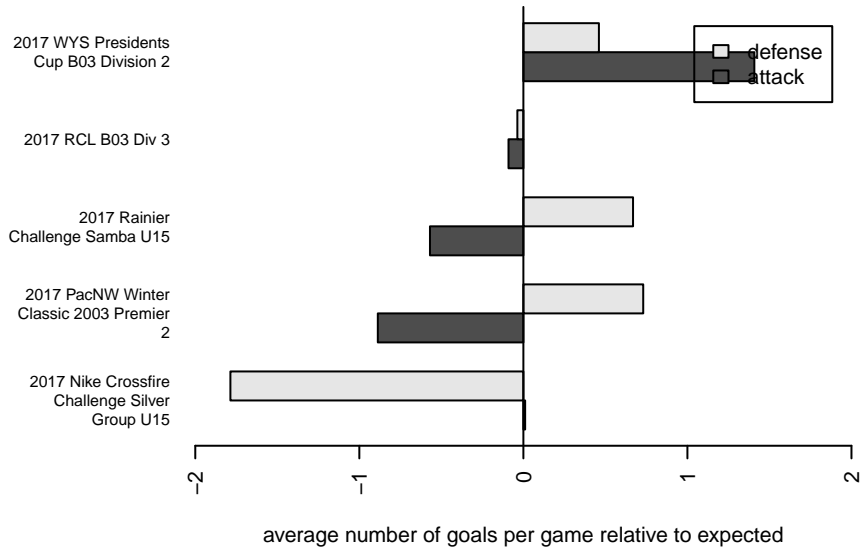

PacNW White B03

Pacific Northwest SC
 Tukwila, WA
 B03 total strength=1220
 attack=5.34 defense=3.44
 fall league = RCL B03 Div 3

alt names used:
 PacNW B03 White C
 PacNW B03W
 PACNW B03W (WA)
 PacNW B03 White C
 PacNW B03 White C
 PacNW B03 White C

Venues played:
 2016 WYS Presidents Cup B03 Division 2
 2017 Rainier Challenge Samba U15
 2017 Nike Crossfire Challenge Silver Group U1
 2017 RCL B03 Div 3
 2017 RCL B03 7V2
 2017 WYS Presidents Cup B03 Division 2
 2017 PacNW Winter Classic 2003 Premier 2

**attack and defense variance (black dot)
relative to other teams
and top 10 in region**

**attack and defense rating
relative to others at age
and all opponents in last 13 months**

Performance relative to 13 month average