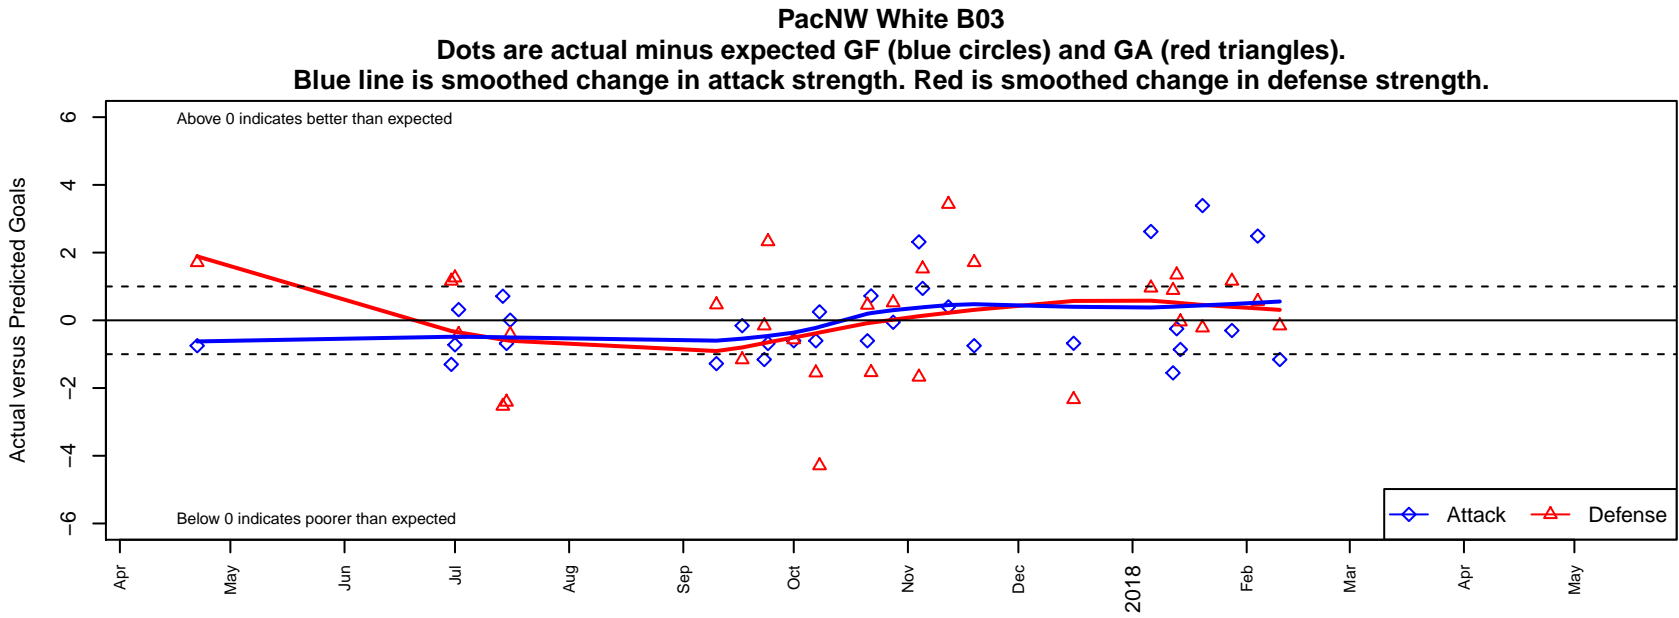

PacNW White B03

Pacific Northwest SC
 Tukwila, WA
 B03 total strength=1220
 attack=5.34 defense=3.44
 fall league = RCL B03 Div 3

alt names used:
 PacNW B03 White C
 PacNW B03W
 PACNW B03W (WA)
 PacNW B03 White C
 PacNW B03 White C
 PacNW B03 White C

**attack and defense variance (black dot)
relative to other teams
and top 10 in region**

**attack and defense rating
relative to others at age
and all opponents in last 13 months**

Performance relative to 13 month average