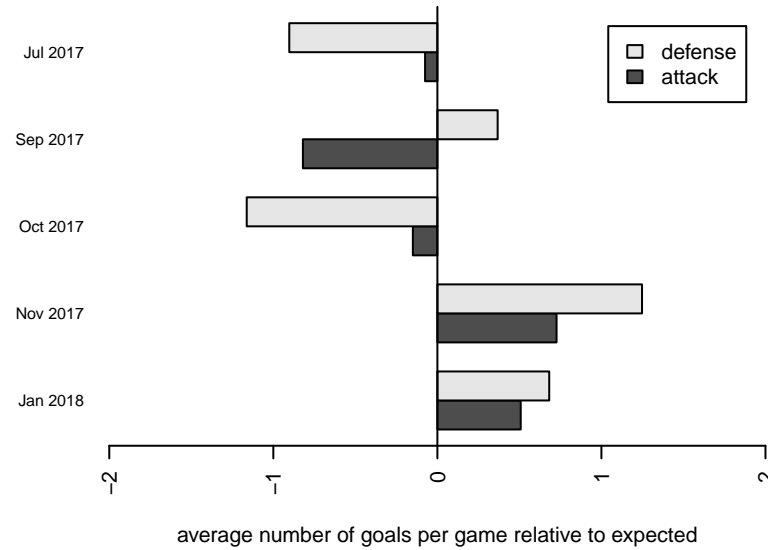

Performance relative to 13 month average