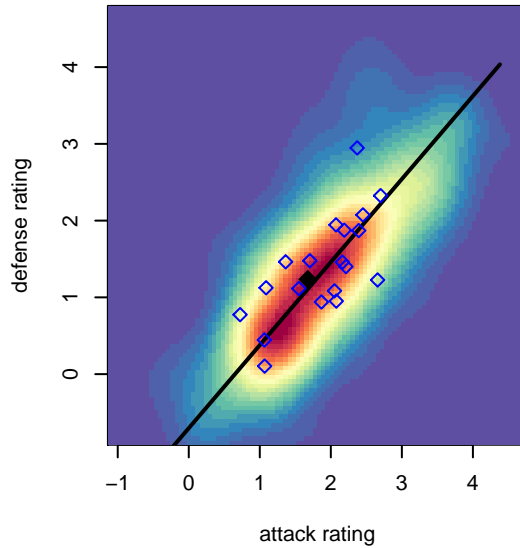

PacNW White B03

Pacific Northwest SC
 Tukwila, WA
 B03 total strength=1220
 attack=5.34 defense=3.44
 fall league = RCL B03 Div 3

alt names used:
 PacNW B03 White C
 PacNW B03W
 PACNW B03W (WA)
 PacNW B03 White C
 PacNW B03 White C
 PacNW B03 White C

**attack and defense variance (black dot)
relative to other teams
and top 10 in region**

**attack and defense rating
relative to others at age
and all opponents in last 13 months**

Performance relative to 13 month average