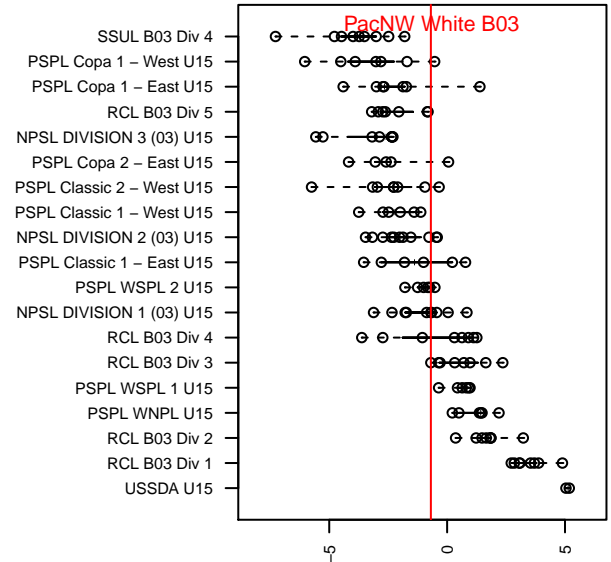

PacNW White B03

Pacific Northwest SC
 Tukwila, WA
 B03 total strength=1220
 attack=5.34 defense=3.44
 fall league = RCL B03 Div 3

alt names used:
 PacNW B03 White C
 PacNW B03W
 PACNW B03W (WA)
 PacNW B03 White C
 PacNW B03 White C
 PacNW B03 White C

**attack and defense variance (black dot)
relative to other teams
and top 10 in region**

**attack and defense rating
relative to others at age
and all opponents in last 13 months**

Performance relative to 13 month average